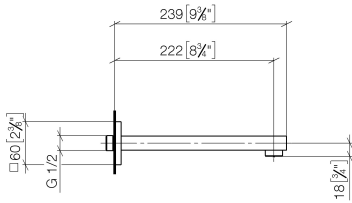

SYMETRICS Wall-mounted basin spout without pop-up waste - Chrome

13 805 980

- 220mm projection
- fixed spout
- circular, air-enriched flow
- hole diameter 37 mm
- rosette 60 x 60 mm
- 1/2" connection
- plug-link mounting
- max. flow 7 l/min
- lead-free
- WRAS 1904065

For Touchfree control please order eSet Touchfree
WITH or WITHOUT temperature adjustment

Recommended miscellaneous

Concealed wall elbow -

35 085 970 90

- max. recess depth 163 mm
- min. recess depth 90 mm

SYMETRICS Wall-mounted basin spout without pop-up waste - Chrome

13 805 980

mm [inches]

Flow rate chart

Certificates

LGA_18593.

WRAS_1904065.

SYMETRICS Wall-mounted basin spout without pop-up waste - Chrome